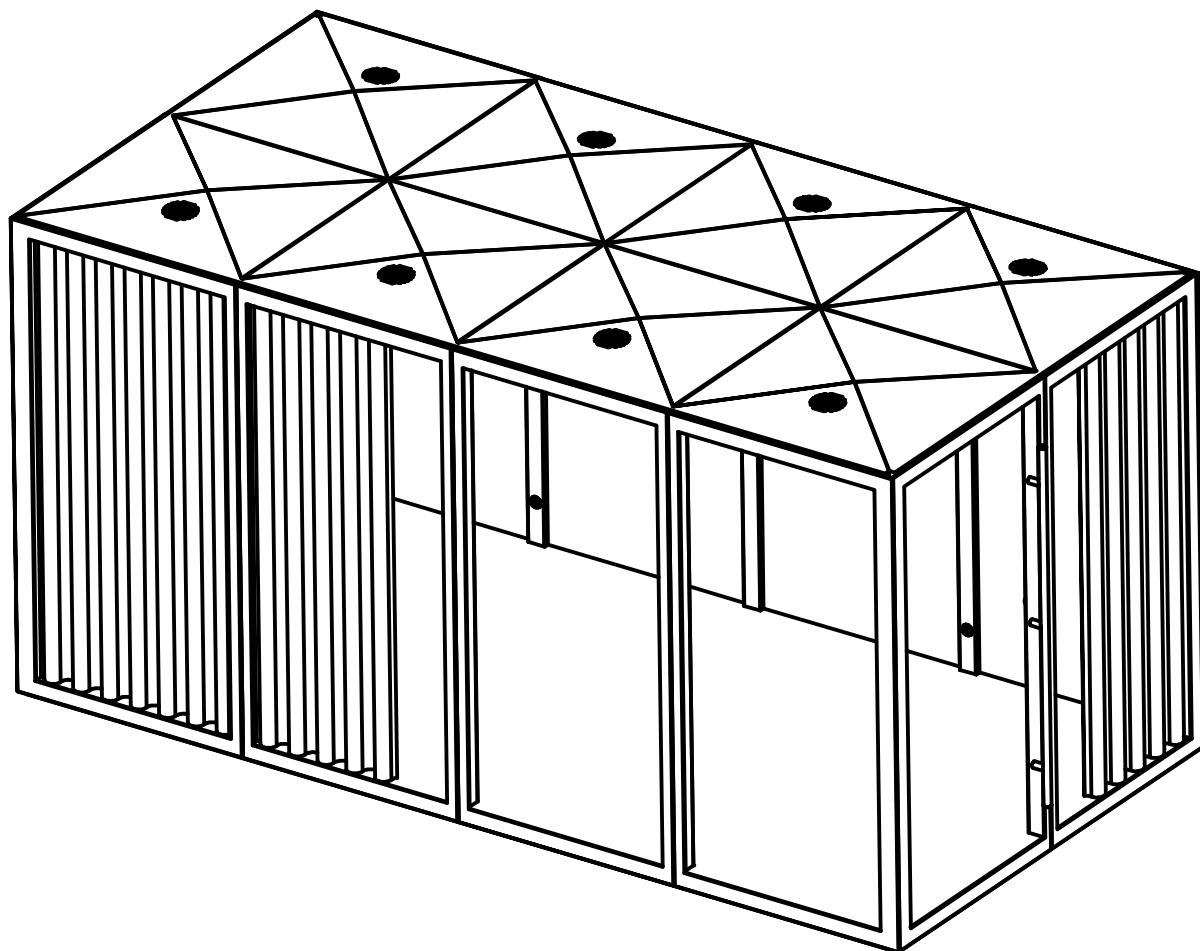

abstracta

Zen pod XXL

Left & Right

Monteringsanvisning/ Assembly Instructions ver 2.0

For questions, contact Abstracta customer support
+46 472 26 96 00

Tools needed:

54344021

66x