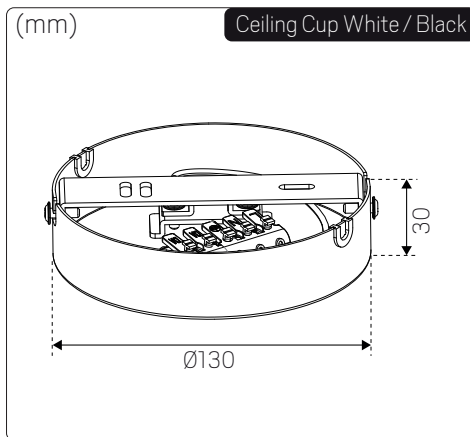

Moon

abstracta

Art.nr	Name	Voltage	LED Colour	Lumen	Total Effect
543 444 84	Moon	220-240V AC	2700K	1400 Lm	14,5W

IMPORTANT SAFETY INSTRUCTIONS:

Read these instructions carefully before commencing installation and retain for future reference. Make sure that the power is off before installation or maintenance.

ACCESSORIES

Art.nr	Name
543 444 87-80	Cone Black
543 444 87-90	Cone White
543 444 97-80	Ceiling Cup Black
543 444 97-90	Ceiling Cup White
543 444 91	550mm Absorbent globe

ACCESSORIES

Installation