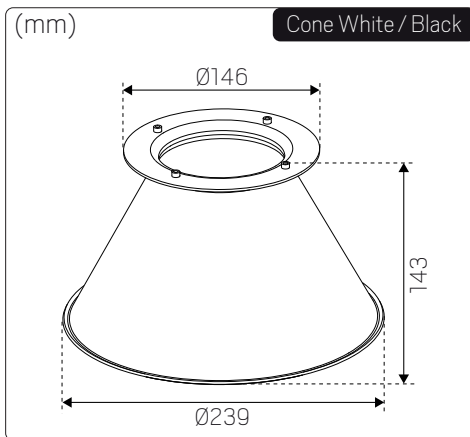

Moon

abstracta

Art.nr	Name	Voltage	LED Colour	Lumen	Total Effect
543 444 84	Moon	220-240V AC	2700K	1400 Lm	14,5W

IMPORTANT SAFETY INSTRUCTIONS:

Read these instructions carefully before commencing installation and retain for future reference. Make sure that the power is off before installation or maintenance.

ACCESSORIES

Art.nr	Name
543 444 87-80	Cone Black
543 444 87-90	Cone White
543 444 97-80	Ceiling Cup Black
543 444 97-90	Ceiling Cup White
543 444 91	550mm Absorbent globe

ACCESSORIES

Installation