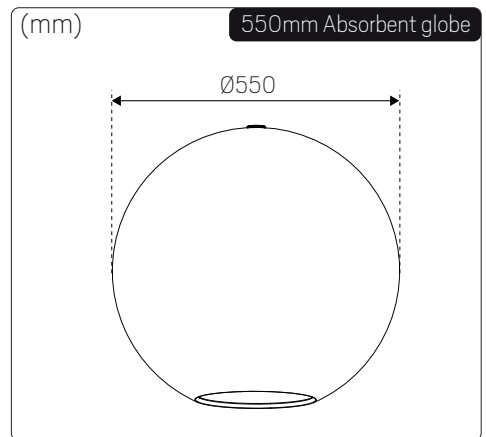

Moon

abstracta

Art.nr	Name	Voltage	LED Colour	Lumen	Total Effect
543 444 84	Moon	220-240V AC	2700K	1400 Lm	14,5W

IMPORTANT SAFETY INSTRUCTIONS:

Read these instructions carefully before commencing installation and retain for future reference. Make sure that the power is off before installation or maintenance.

ACCESSORIES

Art.nr	Name
543 444 87-80	Cone Black
543 444 87-90	Cone White
543 444 97-80	Ceiling Cup Black
543 444 97-90	Ceiling Cup White
543 444 91	550mm Absorbent globe

ACCESSORIES

Installation