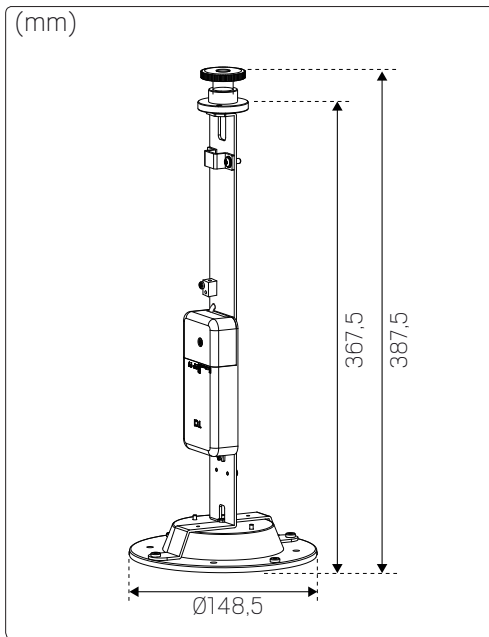

Moon

abstracta

Art.nr	Name	Voltage	LED Colour	Lumen	Total Effect
543 444 84	Moon	220-240V AC	2700K	1400 Lm	14,5W

IMPORTANT SAFETY INSTRUCTIONS:

Read these instructions carefully before commencing installation and retain for future reference. Make sure that the power is off before installation or maintenance.

ACCESSORIES

Art.nr	Name
543 444 87-80	Cone Black
543 444 87-90	Cone White
543 444 97-80	Ceiling Cup Black
543 444 97-90	Ceiling Cup White
543 444 91	550mm Absorbent globe

ACCESSORIES

Installation